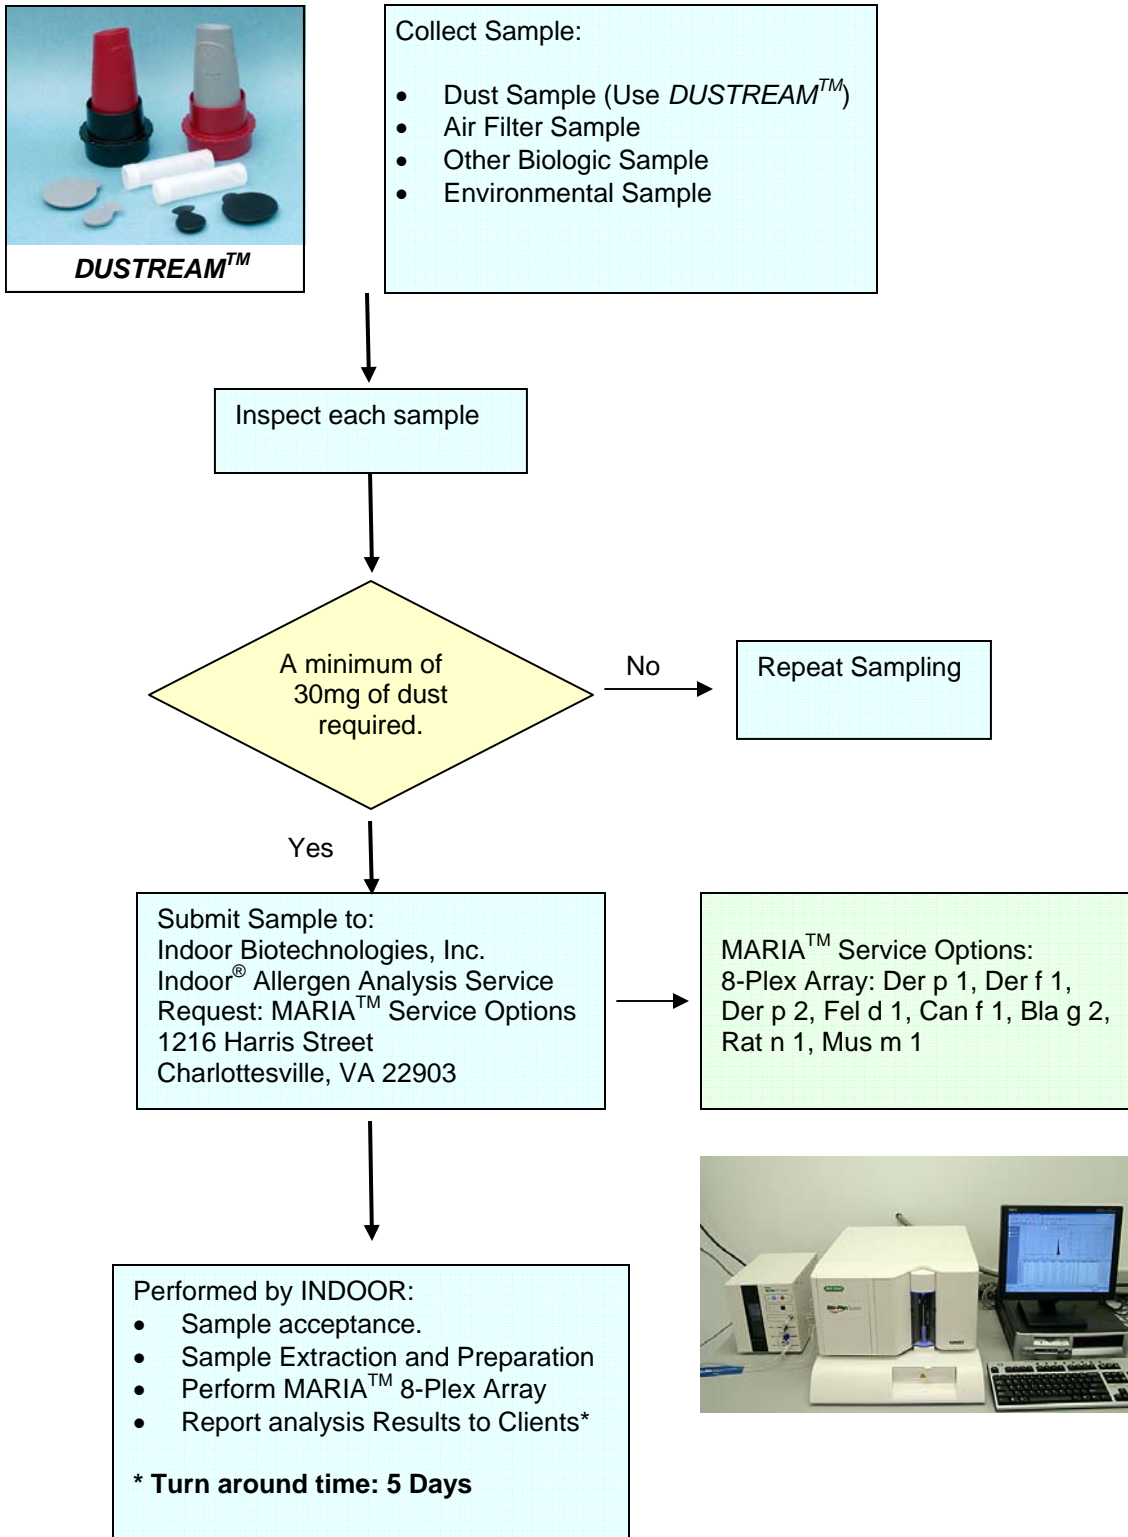

# MARIA™ Service Options

**DUSTREAM™ + MARIA™ Service Options  
= IAQ Allergen Exposure Assessment**